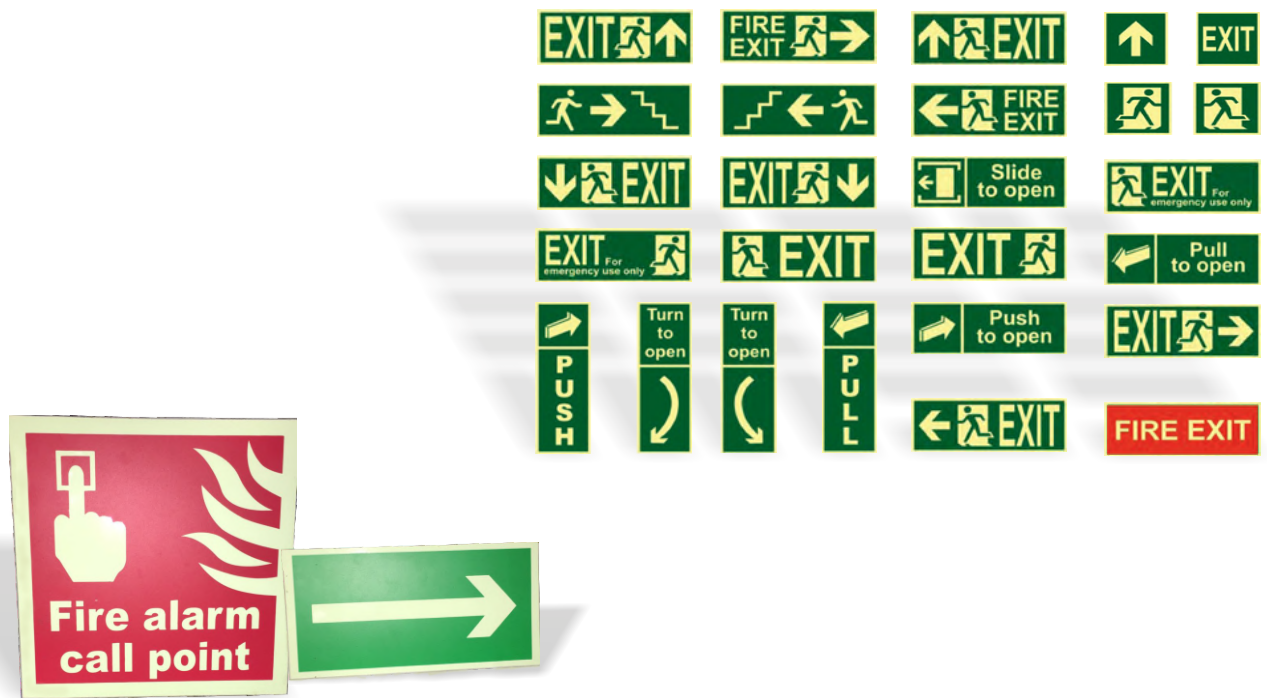

SIGNAGES

MANUFACTURER & SUPPLIER

SPECIFICATIONS

- Photo-Luminescent type
- Long Life, Energy Saving (glow in dark)

SIGNAGES

NOTE : Available in both types :- (Glow / Without Glow)

ACP Sheet

Acrylic Sheet

Sunboard Sheet

Aluminum Sheet

ACP Sheet with Vinyl

Acrylic Sheet with Vinyl

Sunboard Sheet with Vinyl